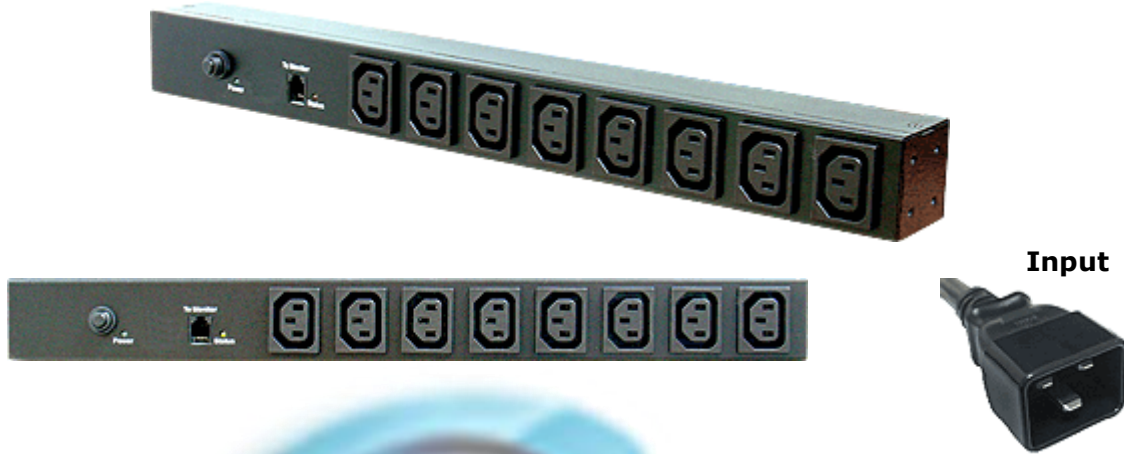

**Model Name** Basic PDU  
**Model Number** B1H-1623K-08N1  
(CSAMz-1623/B1-08-1)

### Description

230V, 16A, 8 Outlets

#### General

Output	(8) IEC 320 C13
Input	(1) IEC 320 C20 attached power cord, 3 meters long
Protection	(1) 16 AMP Circuit Breaker